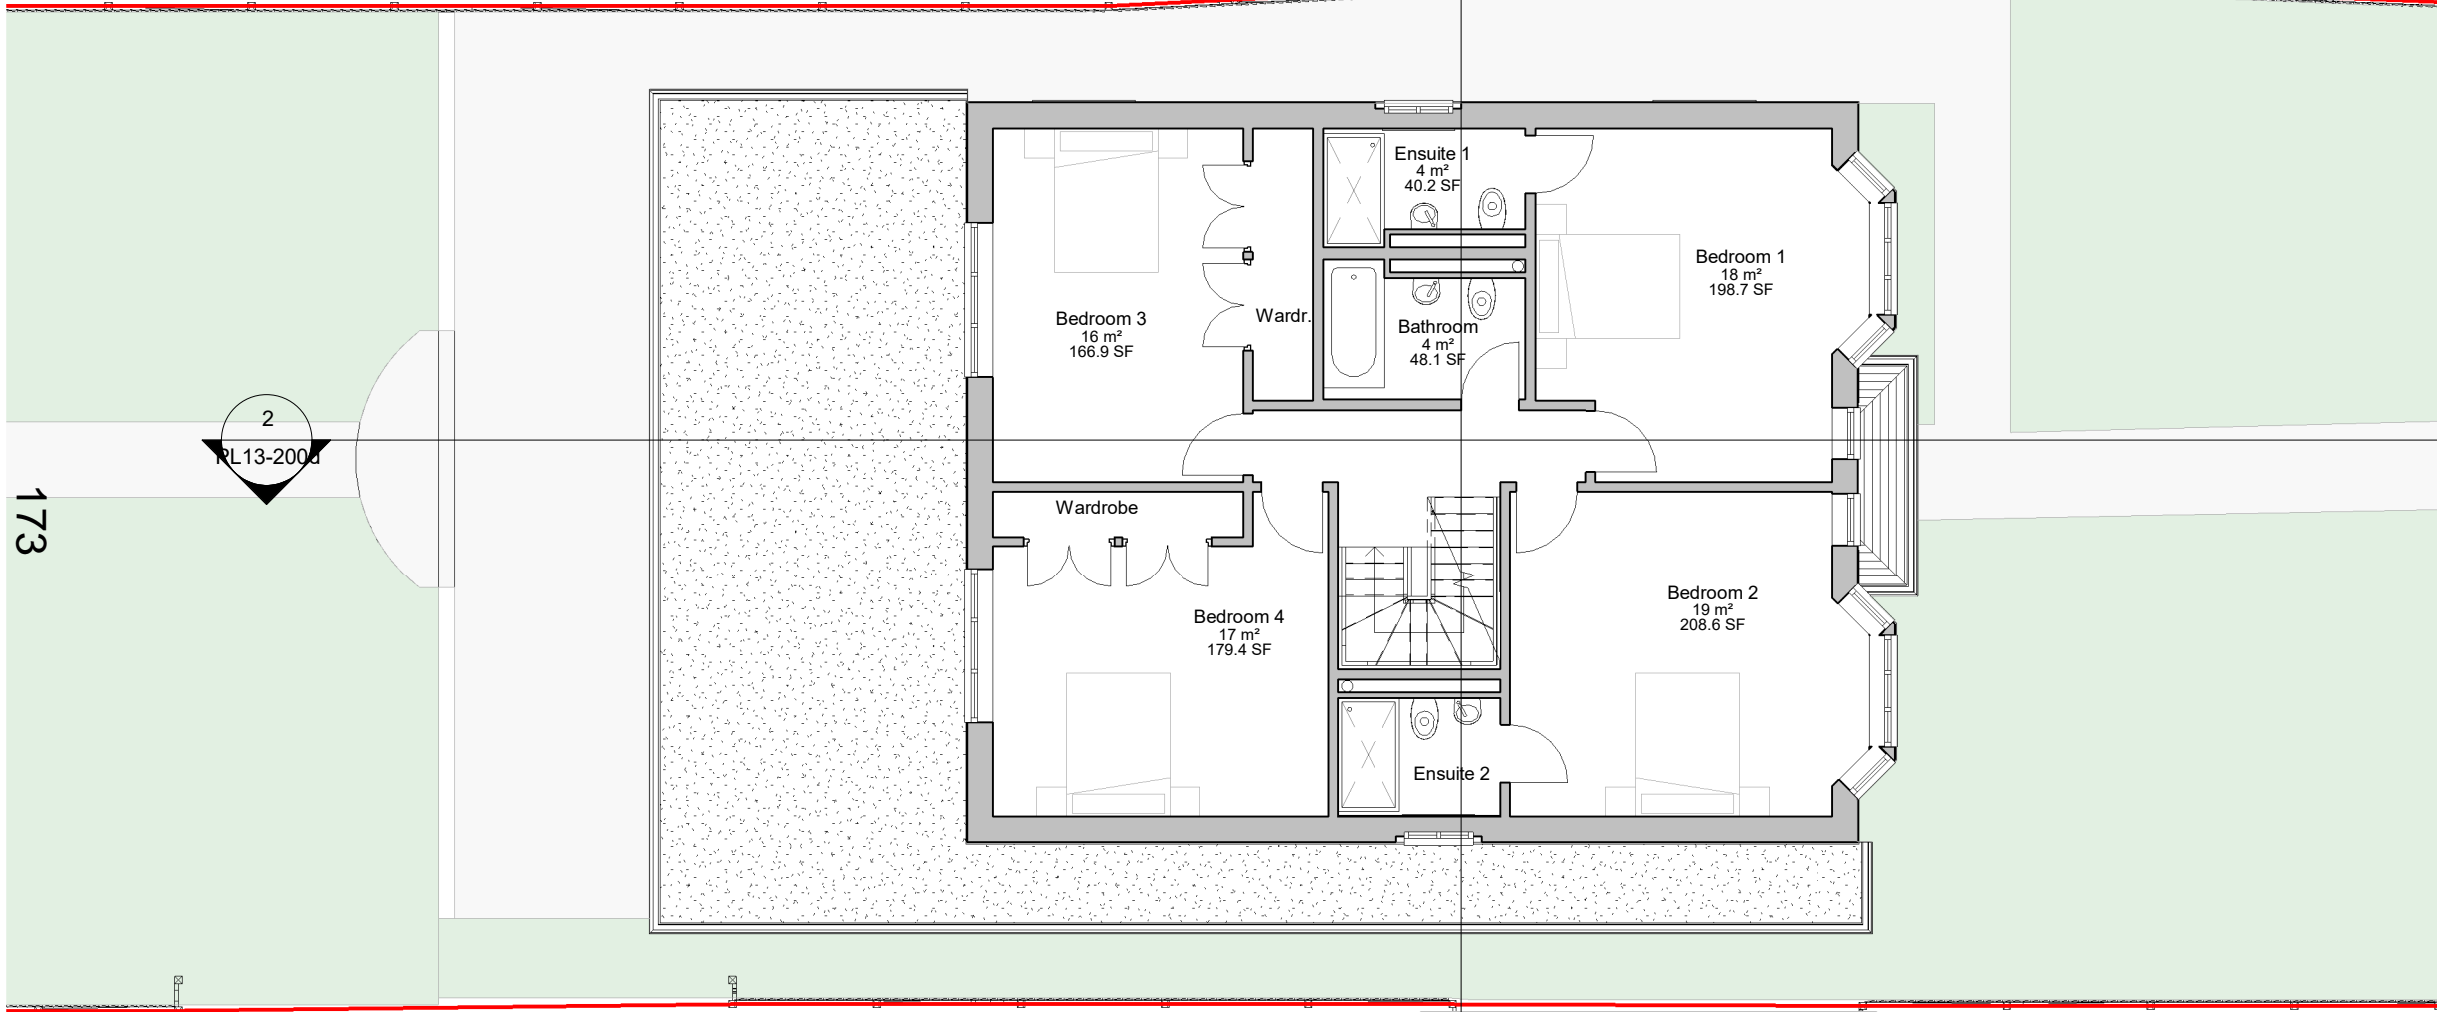

Date Issue/Revisions

1
PL13-200d

2
PL13-200d

173

Form Design Group
Walton on Thames, Surrey. KT12 4RZ
Tel 01932 213248

- Architecture
- Planning
- Structures
- interiors
- Landscape

Scale at A3 (1:100)

PROPOSED FIRST FLOOR PLAN